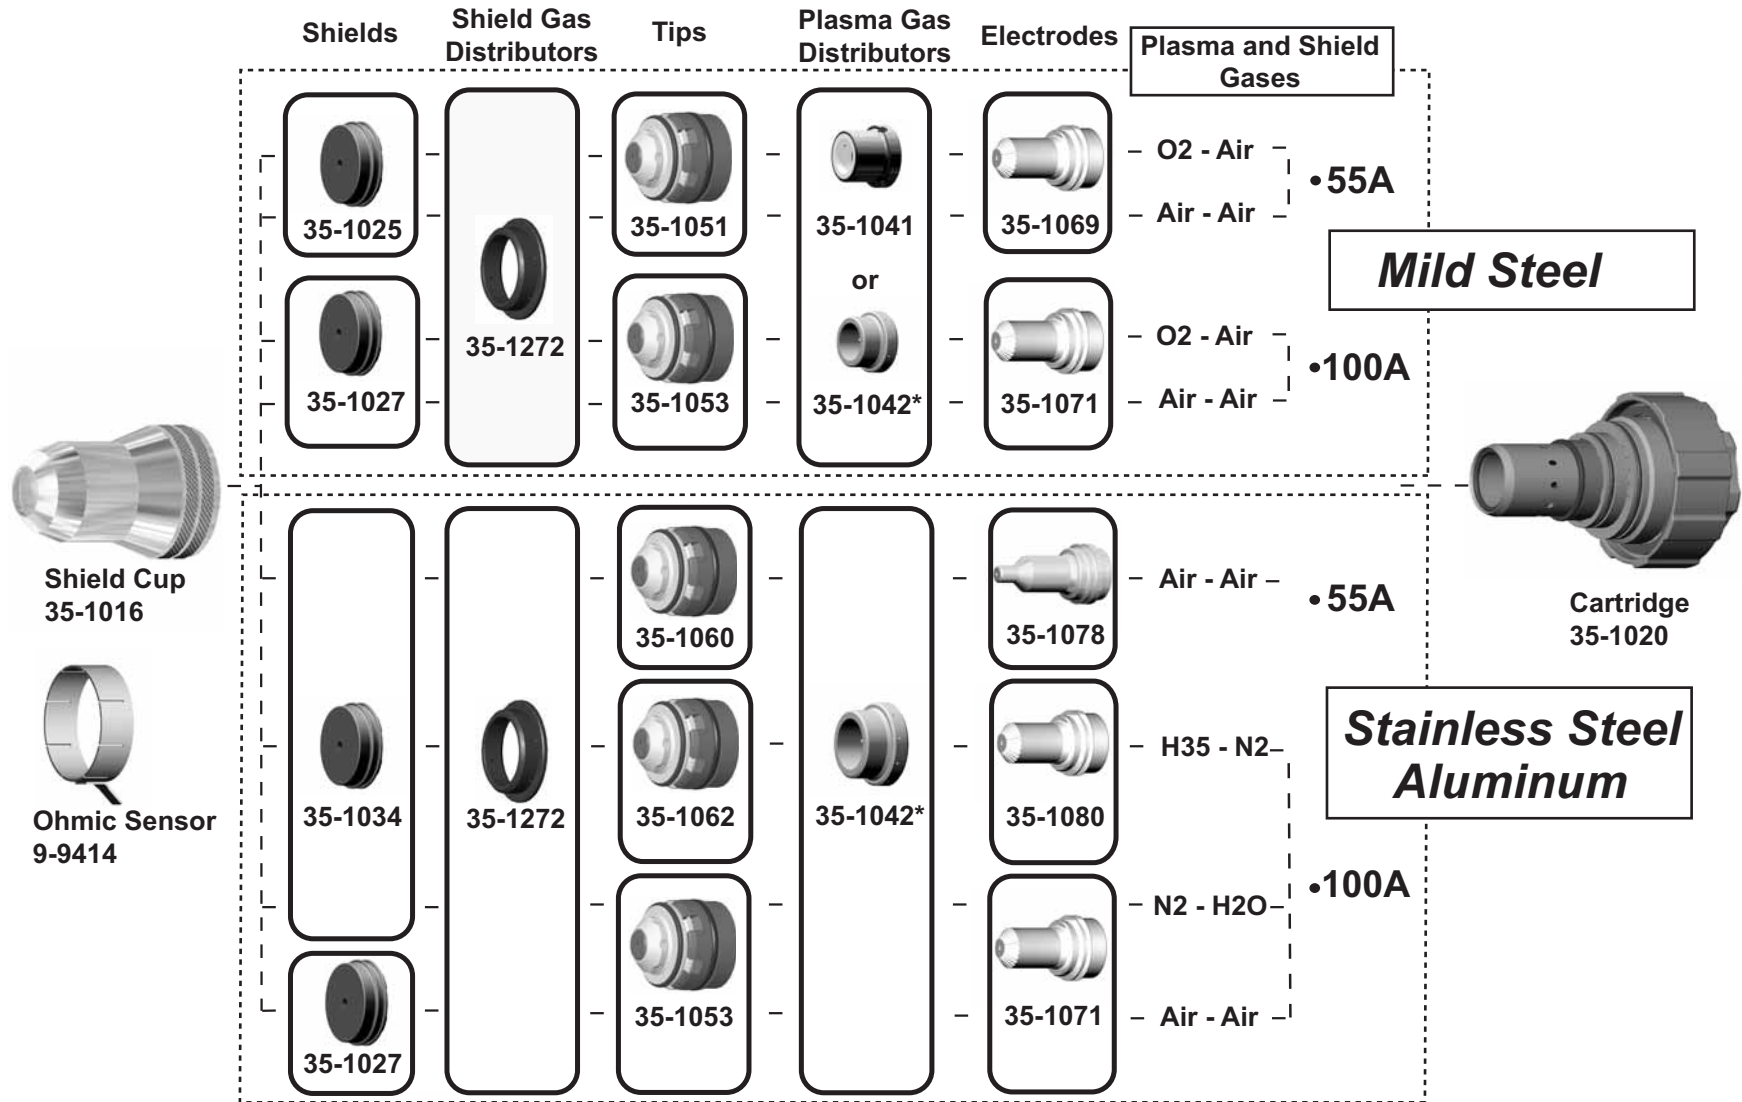

XT-301™ Merlin 1000 Conventional Plasma Torch

Cartridge
35-1020

* Do not use Oxygen (O2) with Plasma Gas Distributor 35-1042.
Plasma Gas Distributor 35-1041 can be used with all gases.