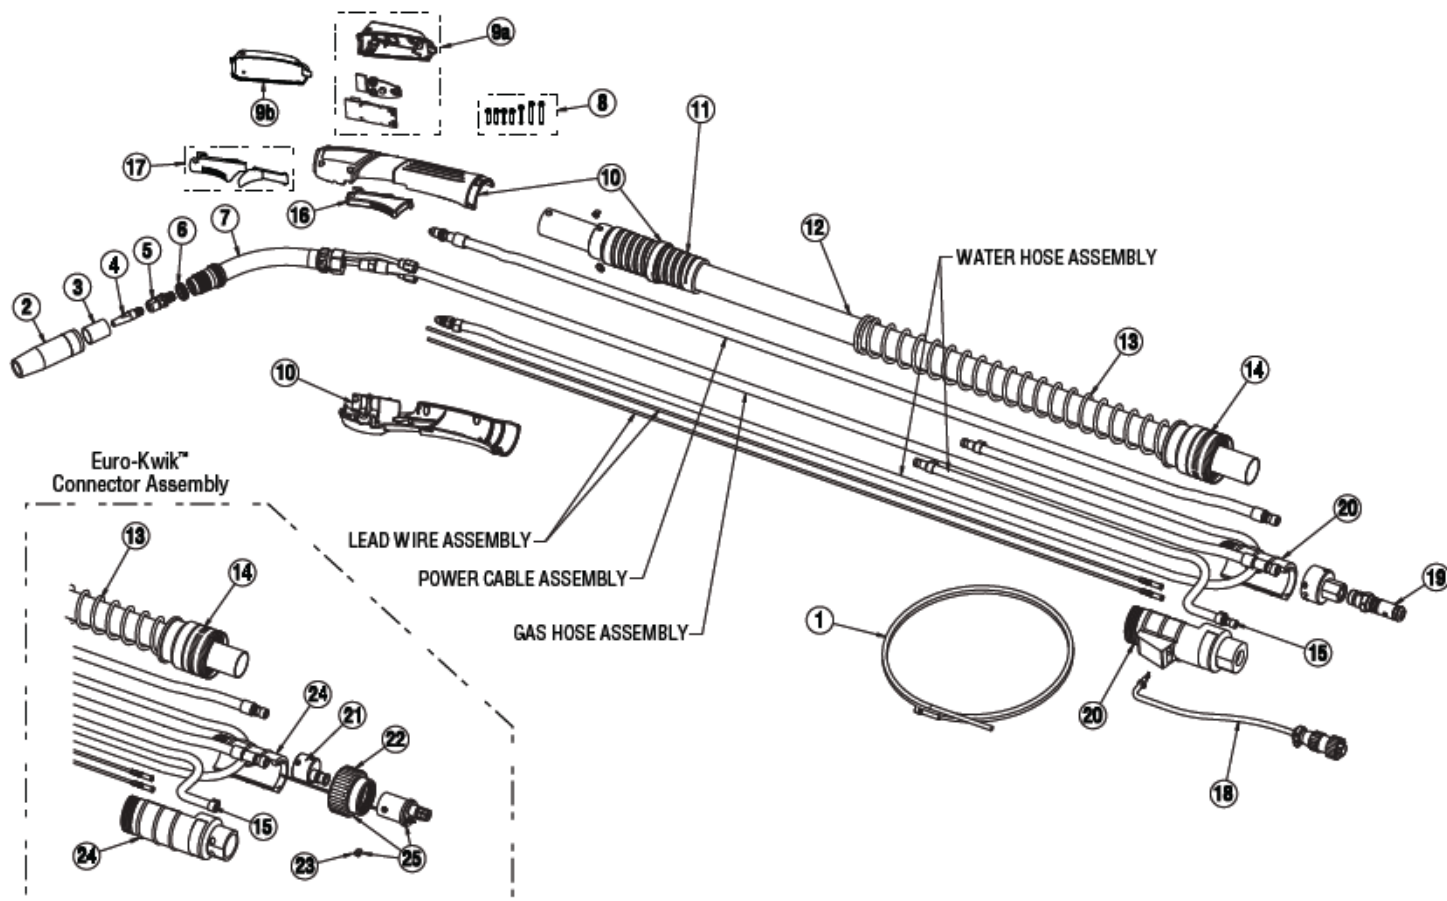

## Water-Cooled MIG GUN ASSEMBLY

Item No.	Part No.	Stock No.	Description
1	44P-XX-XX	--	Conduit Assembly (see page 6)
2	PMW24-XX	--	Nozzle Assembly w/Insulator (see page 6)
3	WC23-1	1230-1084	Nozzle Insulator
4	16APT-XXX	--	Contact Tip (see page 5)
5	PMW5516	1550-1105	Gas Diffuser used w/16P & 16PS Series Contact Tips
6	PMW64-3	1644-2900	Pressure Ring
7	PMW64-45	1644-2925	Conductor Tube Assembly
8	PMHSK	2060-2705	Handle Screws w/ T9 Star Head (12mm, 16mm, & 20mm LG)
9a*	PM84-PCB-HK	2060-2706	Handle Housing w/ Smart Control Assembly
9b	PM84-H	2060-2707	Handle Housing (Blank)
10	PM84	2060-2708	Large Handle Assembly w/ Retaining Ring
10	PM83	2060-715	Small Handle Assembly w/ Retaining Ring
11	PMW-SPS	2060-2720	Front Cable Support
12a	PMW512	2060-2721	12 ft. Cable and Hose Assembly
12b	PMW515	2060-2722	15 ft. Cable and Hose Assembly

Item No.	Part No.	Stock No.	Description
13	QR-SPR	3045-1177	Strain Relief Spring
14	QR-RC	3045-1238	Strain Relief Cap
15	PMW603-WH	2060-2723	Water Hose Assembly
16	PM94	2060-2712	Trigger
17	PM94X	2060-2713	Trigger & Guard Assembly
18	WM354-M	2030-2075	Control Wire Plug
19	350-174H	2035-2110	Heavy Duty Connector Plug Assembly
20	PMW6RC	2060-2724	Rear Case
21	WC174XB	2044-2182	Euro Kwik™ Connector Water-Cooled Rear Cable Block
22	174X-2	2040-2177	Euro Kwik™ Connector Nut
23	4M-S	2011-2004	Screw (euro rear connector)
24	X6RC	2060-2006	Rear Case and Strain Relief (euro)
25	WC174X	2044-2181	Euro Kwik™ Connector Assembly