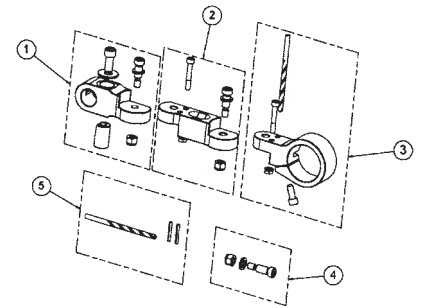

Adjustable Mounting Arms

Part No.	Stock No.	Conductor Tube
RDM-AL-63R	3500-1494	QTRW64/66-180
		QTRW64/66-22
		QTRW64/66-45
RDM-AL-72R	3500-1495	QTRW64/66-180
		QTRW64/66-22
		QTRW64/66-45
RDM-AL-100R	3500-1496	QTRW64/66-180
		QTRW64/66-22
		QTRW64/66-45

Replacement Parts

Item No.	Part No.	Stock No.	Description
1	RDM-XL-1R	3500-1185	RDM Shaft Mount
2	RDM-L-63R	3500-1187	RDM Pivot Arm Assy. 63mm
	RDM-L-72R	3500-1188	RDM Pivot Arm Assy. 72mm
	RDM-L-100R	3500-1189	RDM Pivot Arm Assy. 100mm
3	RDM-L-2R	3500-1186	RDM Torch Mount Assy.
4	RDM-L-ACC-1	3500-1142	Adjustable Torch Mount Bolt Assy.
5	RDM-L-ACC-2	3500-1141	Pivot Arm Accessories

European Adjustable Mounting Arms

Item No.	Part No.	Stock No.	Description
1	RDM-L-Z	3500-1117	RDM Euro Shaft Bracket
2	RDM-2000-63Z	3500-1499	RDM Euro Mounting Arm Assy. - 63mm
	RDM-2000-72Z	3500-1498	RDM Euro mounting Arm Assy. - 72mm
	RDM-2000-100Z	3500-1497	RDM Euro mounting Arm Assy. - 100mm
3	RDM-2000-SB	3500-1159	RDM Euro Mounting Clamp