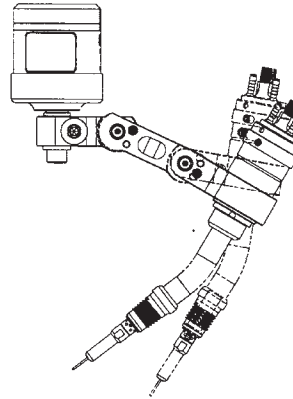

Adjustable Mounting Arms

Part No.	Stock No.	Conductor Tube
RDM-AL-63R	3500-1494	QTRW64/66-180
		QTRW64/66-22
		QTRW64/66-45
RDM-AL-72R	3500-1495	QTRW64/66-180
		QTRW64/66-22
		QTRW64/66-45
RDM-AL-100R	3500-1496	QTRW64/66-180
		QTRW64/66-22
		QTRW64/66-45

Replacement Parts

Item No.	Part No.	Stock No.	Description
1	RDM-XL-1R	3500-1185	RDM Shaft Mount
2	RDM-L-63R	3500-1187	RDM Pivot Arm Assy. 63mm
	RDM-L-72R	3500-1188	RDM Pivot Arm Assy. 72mm
	RDM-L-100R	3500-1189	RDM Pivot Arm Assy. 100mm
3	RDM-L-2R	3500-1186	RDM Torch Mount Assy.
4	RDM-L-ACC-1	3500-1142	Adjustable Torch Mount Bolt Assy.
5	RDM-L-ACC-2	3500-1141	Pivot Arm Accessories

European Adjustable Mounting Arms

Item No.	Part No.	Stock No.	Description
1	RDM-L-Z	3500-1117	RDM Euro Shaft Bracket
2	RDM-2000-63Z	3500-1499	RDM Euro Mounting Arm Assy. - 63mm
	RDM-2000-72Z	3500-1498	RDM Euro mounting Arm Assy. - 72mm
	RDM-2000-100Z	3500-1497	RDM Euro mounting Arm Assy. - 100mm
3	RDM-2000-SB	3500-1159	RDM Euro Mounting Clamp