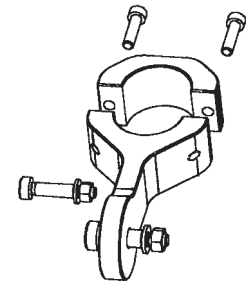

Adjustable Mounting Arms

Part No.	Stock No.	Conductor Tube
RDM-AL-63R	3500-1494	QTRW64/66-180
		QTRW64/66-22
		QTRW64/66-45
RDM-AL-72R	3500-1495	QTRW64/66-180
		QTRW64/66-22
		QTRW64/66-45
RDM-AL-100R	3500-1496	QTRW64/66-180
		QTRW64/66-22
		QTRW64/66-45

Replacement Parts

Item No.	Part No.	Stock No.	Description
1	RDM-XL-1R	3500-1185	RDM Shaft Mount
2	RDM-L-63R	3500-1187	RDM Pivot Arm Assy. 63mm
	RDM-L-72R	3500-1188	RDM Pivot Arm Assy. 72mm
	RDM-L-100R	3500-1189	RDM Pivot Arm Assy. 100mm
3	RDM-L-2R	3500-1186	RDM Torch Mount Assy.
4	RDM-L-ACC-1	3500-1142	Adjustable Torch Mount Bolt Assy.
5	RDM-L-ACC-2	3500-1141	Pivot Arm Accessories

European Adjustable Mounting Arms

Item No.	Part No.	Stock No.	Description
1	RDM-L-Z	3500-1117	RDM Euro Shaft Bracket
2	RDM-2000-63Z	3500-1499	RDM Euro Mounting Arm Assy. - 63mm
	RDM-2000-72Z	3500-1498	RDM Euro mounting Arm Assy. - 72mm
	RDM-2000-100Z	3500-1497	RDM Euro mounting Arm Assy. - 100mm
3	RDM-2000-SB	3500-1159	RDM Euro Mounting Clamp

Item No. 3