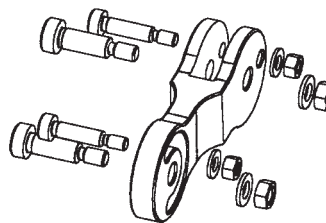

Adjustable Mounting Arms

Part No.	Stock No.	Conductor Tube
RDM-AL-63R	3500-1494	QTRW64/66-180
		QTRW64/66-22
		QTRW64/66-45
RDM-AL-72R	3500-1495	QTRW64/66-180
		QTRW64/66-22
		QTRW64/66-45
RDM-AL-100R	3500-1496	QTRW64/66-180
		QTRW64/66-22
		QTRW64/66-45

Replacement Parts

Item No.	Part No.	Stock No.	Description
1	RDM-XL-1R	3500-1185	RDM Shaft Mount
2	RDM-L-63R	3500-1187	RDM Pivot Arm Assy. 63mm
	RDM-L-72R	3500-1188	RDM Pivot Arm Assy. 72mm
	RDM-L-100R	3500-1189	RDM Pivot Arm Assy. 100mm
3	RDM-L-2R	3500-1186	RDM Torch Mount Assy.
4	RDM-L-ACC-1	3500-1142	Adjustable Torch Mount Bolt Assy.
5	RDM-L-ACC-2	3500-1141	Pivot Arm Accessories

European Adjustable Mounting Arms

Item No.	Part No.	Stock No.	Description
1	RDM-L-Z	3500-1117	RDM Euro Shaft Bracket
2	RDM-2000-63Z	3500-1499	RDM Euro Mounting Arm Assy. - 63mm
	RDM-2000-72Z	3500-1498	RDM Euro mounting Arm Assy. - 72mm
	RDM-2000-100Z	3500-1497	RDM Euro mounting Arm Assy. - 100mm
3	RDM-2000-SB	3500-1159	RDM Euro Mounting Clamp

Item No. 2