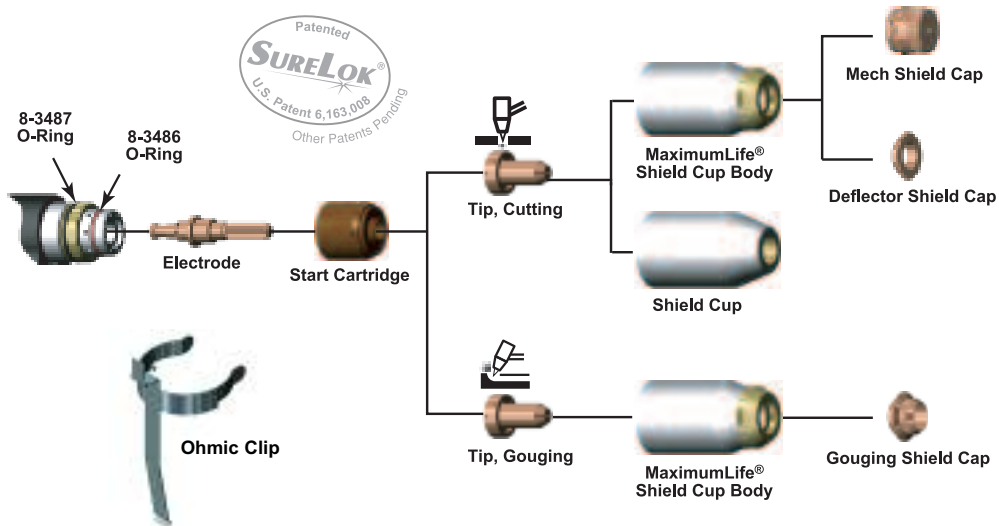

Ordering Information

Description Cat. No.

1Torch® Consumables / Parts

O-Ring	8-3487
O-Ring	8-3486
Electrode, MaximumLife®	9-8215
Start Cartridge	9-8213
Tip, 40A, Cutting	9-8208
Tip, 50/55A, Cutting	9-8209
Tip, 60A, Cutting	9-8210
Tip, 70A, Cutting	9-8231
Tip, 80A, Cutting	9-8211
Tip, 90/100A, Cutting	9-8212
Tip, A, (40A) Gouging	9-8225
Tip, B, Gouging	9-8226
Tip, C, Gouging	9-8227
Tip, D, Gouging	9-8228
Shield Cup	9-8218
Shield Cup Body, MaximumLife®	9-8237
Shield Cap, Mach, 50-60A	9-8238
Shield Cap, Mach, 70-100A	9-8239
Shield Cap, Deflector	9-8243
Shield Cap, Gouging	9-8241
Ohmic Clip	9-8224
Spare Parts Kit, 40 Amp	5-2551
Spare Parts Kit, 50/55 Amp	5-2552
Spare Parts Kit, 60 Amp	5-2553
Spare Parts Kit, 70 Amp	5-2554
Spare Parts Kit, 80 Amp	5-2555
Spare Parts Kit, 90/100 Amp	5-2556

SL100® 1Torch Mechanized Torch Parts

(Note: All Spare Parts Kits include ten (10) Tips, five (5) Electrodes and one (1) Start Cartridge.)