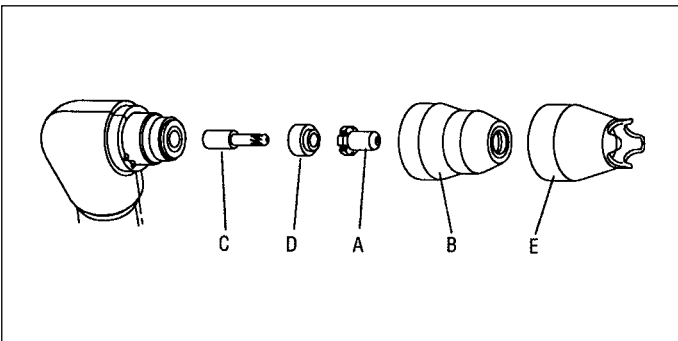

PLASMA TORCHES AND CONSUMABLES

PCH-10 for Drag-Gun

PCH-10 Consumables:

ITEM	DESCRIPTION	PART No.
A	Tip Air	OTD9/6099
B	Shield Cup	OTD9/6003
C	Electrode	OTD9/6006
D	Gas Distributor	OTD9/6007
E	Shield Cup - Crown	OTD9/0016

Plasma Torch Spare Parts

Torch Head 70"	OTD9/0016
Torch Head halves	OTD9/6259
PCH-10 Torch, 70" (6M)	OTD2/1020

PCH-25/38 for PakMaster™ 25, Drag-Gun 38

PCH-25 Consumables:

ITEM	DESCRIPTION	PART No.
A	Tip Air	OTD9/6099
B	Shield Cup	OTD9/6003
C	Electrode	OTD9/6006
D	Gas Distributor	OTD9/6007
E	Shield Cup - Crown	OTD9/0016

Plasma Torch Spare Parts

Torch Head 70"	OTD9/5807
Torch Head halves	OTD9/6259
PCH-25/38 Torch, 70" (7.6M)	OTD2/0251

PCH/M-28 for PakMaster™ 50, Stak Pak II

PCH/M-28 & PCH/M-35 Consumables:

ITEM	DESCRIPTION	PART No.
A	Tip Air	OTD9/6099
B	Shield Cup	OTD9/6003
C	Electrode	OTD9/6006
D	Gas Distributor	OTD9/6007
E	Shield Cup - Crown	OTD9/0016

Plasma Torch Spare Parts

Torch Head 70"	OTD9/5807
Torch Head halves	OTD9/6259
PCH-28 Torch, 70" (7.6M)	OTD2/5001

AP30 for Transplasma AP30

AP 30 Consumables:

ITEM	DESCRIPTION	PART No.
1	Gas Diffuser	676503
2	Drag Tip	676501
3	Electrode	676502