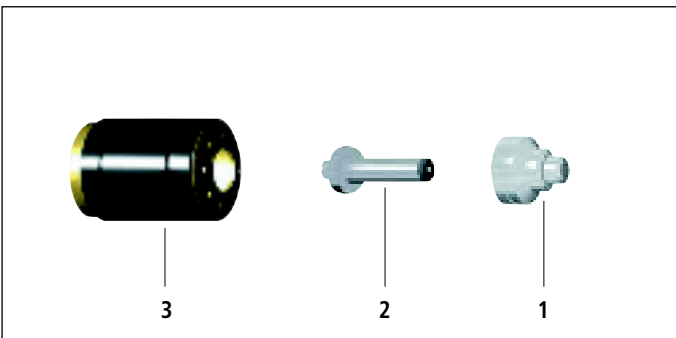

PLASMA TORCHES AND CONSUMABLES

PCH-10 for Drag-Gun

PCH-10 Consumables:

ITEM	DESCRIPTION	PART No.
A	Tip Air	OTD9/6099
B	Shield Cup	OTD9/6003
C	Electrode	OTD9/6006
D	Gas Distributor	OTD9/6007
E	Shield Cup - Crown	OTD9/0016

Plasma Torch Spare Parts

Torch Head 70"	OTD9/0016
Torch Head halves	OTD9/6259
PCH-10 Torch, 70" (6M)	OTD2/1020

PCH-25/38 for PakMaster™ 25, Drag-Gun 38

PCH-25 Consumables:

ITEM	DESCRIPTION	PART No.
A	Tip Air	OTD9/6099
B	Shield Cup	OTD9/6003
C	Electrode	OTD9/6006
D	Gas Distributor	OTD9/6007
E	Shield Cup - Crown	OTD9/0016

Plasma Torch Spare Parts

Torch Head 70"	OTD9/5807
Torch Head halves	OTD9/6259
PCH-25/38 Torch, 70" (7.6M)	OTD2/0251

PCH/M-28 for PakMaster™ 50, Stak Pak II

PCH/M-28 & PCH/M-35 Consumables:

ITEM	DESCRIPTION	PART No.
A	Tip Air	OTD9/6099
B	Shield Cup	OTD9/6003
C	Electrode	OTD9/6006
D	Gas Distributor	OTD9/6007
E	Shield Cup - Crown	OTD9/0016

Plasma Torch Spare Parts

Torch Head 70"	OTD9/5807
Torch Head halves	OTD9/6259
PCH-28 Torch, 70" (7.6M)	OTD2/5001

AP30 for Transplasma AP30

AP 30 Consumables:

ITEM	DESCRIPTION	PART No.
1	Gas Diffuser	676503
2	Drag Tip	676501
3	Electrode	676502