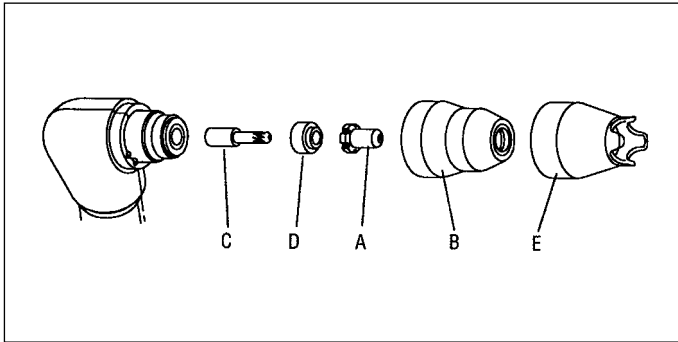

PLASMA TORCHES AND CONSUMABLES

PCH-10 for Drag-Gun

PCH-10 Consumables:

ITEM	DESCRIPTION	PART No.
A	Tip Air	OTD9/6099
B	Shield Cup	OTD9/6003
C	Electrode	OTD9/6006
D	Gas Distributor	OTD9/6007
E	Shield Cup - Crown	OTD9/0016

Plasma Torch Spare Parts

Torch Head 70"	OTD9/0016
Torch Head halves	OTD9/6259
PCH-10 Torch, 70" (6M)	OTD2/1020

PCH-25/38 for PakMaster™ 25, Drag-Gun 38

PCH-25 Consumables:

ITEM	DESCRIPTION	PART No.
A	Tip Air	OTD9/6099
B	Shield Cup	OTD9/6003
C	Electrode	OTD9/6006
D	Gas Distributor	OTD9/6007
E	Shield Cup - Crown	OTD9/0016

Plasma Torch Spare Parts

Torch Head 70"	OTD9/5807
Torch Head halves	OTD9/6259
PCH-25/38 Torch, 70" (7.6M)	OTD2/0251

PCH/M-28 for PakMaster™ 50, Stak Pak II

PCH/M-28 & PCH/M-35 Consumables:

ITEM	DESCRIPTION	PART No.
A	Tip Air	OTD9/6099
B	Shield Cup	OTD9/6003
C	Electrode	OTD9/6006
D	Gas Distributor	OTD9/6007
E	Shield Cup - Crown	OTD9/0016

Plasma Torch Spare Parts

Torch Head 70"	OTD9/5807
Torch Head halves	OTD9/6259
PCH-28 Torch, 70" (7.6M)	OTD2/5001

AP30 for Transplasma AP30

AP 30 Consumables:

ITEM	DESCRIPTION	PART No.
1	Gas Diffuser	676503
2	Drag Tip	676501
3	Electrode	676502