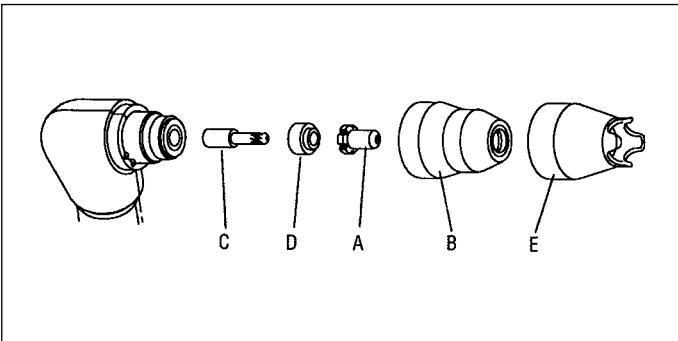

PLASMA TORCHES AND CONSUMABLES

PCH-10 for Drag-Gun

PCH-10 Consumables:

ITEM	DESCRIPTION	PART No.
A	Tip Air	OTD9/6099
B	Shield Cup	OTD9/6003
C	Electrode	OTD9/6006
D	Gas Distributor	OTD9/6007
E	Shield Cup - Crown	OTD9/0016

Plasma Torch Spare Parts

Torch Head 70"	OTD9/0016
Torch Head halves	OTD9/6259
PCH-10 Torch, 70" (6M)	OTD2/1020

PCH-25/38 for PakMaster™ 25, Drag-Gun 38

PCH-25 Consumables:

ITEM	DESCRIPTION	PART No.
A	Tip Air	OTD9/6099
B	Shield Cup	OTD9/6003
C	Electrode	OTD9/6006
D	Gas Distributor	OTD9/6007
E	Shield Cup - Crown	OTD9/0016

Plasma Torch Spare Parts

Torch Head 70"	OTD9/5807
Torch Head halves	OTD9/6259
PCH-25/38 Torch, 70" (7.6M)	OTD2/0251

PCH/M-28 for PakMaster™ 50, Stak Pak II

PCH/M-28 & PCH/M-35 Consumables:

ITEM	DESCRIPTION	PART No.
A	Tip Air	OTD9/6099
B	Shield Cup	OTD9/6003
C	Electrode	OTD9/6006
D	Gas Distributor	OTD9/6007
E	Shield Cup - Crown	OTD9/0016

Plasma Torch Spare Parts

Torch Head 70"	OTD9/5807
Torch Head halves	OTD9/6259
PCH-28 Torch, 70" (7.6M)	OTD2/5001

AP30 for Transplasma AP30

AP 30 Consumables:

ITEM	DESCRIPTION	PART No.
1	Gas Diffuser	676503
2	Drag Tip	676501
3	Electrode	676502