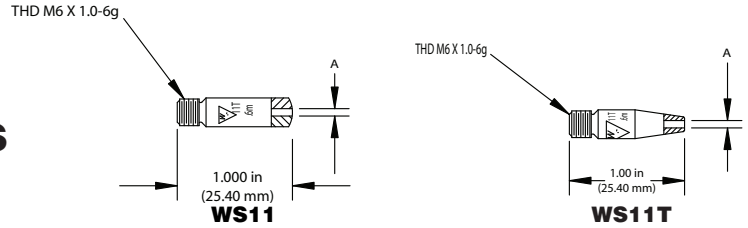

**MIG CONSUMABLES**

**TWECO® STYLE  
FRONT END CONSUMABLES**

**CONTACT TIPS - 11 SERIES**

Wire Size	Tip I.D. (A)	Standard		Tapered		Heavy Duty	
		Part No.	Stock No.	Part No.	Stock No.	Part No.	Stock No.
.023" 0,6 mm	.031" 0,79 mm	WS11-23	1110-1140	WS11T-23	1110-1340	NA	NA
.030" 0,8 mm	.031" 0,97 mm	WS11-30	1110-1141	WS11T-30	1110-1341	NA	NA
.035" 0,9 mm	.044" 1,12 mm	WS11-35	1110-1142	WS11T-35	1110-1342	NA	NA
.040" 1,0 mm	.048" 1,22 mm	NA	NA	NA	NA	NA	NA
.045" 1,2 mm	.054" 1,37 mm	WS11-45	1110-1144	WS11T-45	1110-1344	WS11H-45	1110-1244
3/64" AL 1,2 mm	.059" 1,50 mm	NA	NA	NA	NA	NA	NA

**CONTACT TIPS - 14 SERIES**

Wire Size	Tip I.D. (A)	Standard		Tapered		Heavy Duty	
		Part No.	Stock No.	Part No.	Stock No.	Part No.	Stock No.
.030" 0,8 mm	.031" 0,79 mm	WS14-30	1140-1166	WS14T-30	1140-1341	NA	NA
.035" 0,9 mm	.044" 1,12 mm	WS14-35	1140-1167	WS14T-35	1140-1342	WS14H-35	1140-1242
.040" 1,0 mm	.048" 1,22 mm	WS14-40	1140-1168	NA	NA	WS14H-40	1140-1243
.045" 1,2 mm	.054" 1,37 mm	WS14-45	1140-1169	WS14T-45	1140-1344	WS14H-45	1140-1244
.052" 1,3 mm	.064" 1,65 mm	WS14-52	1140-1170	WS14T-52	1140-1345	WS14H-52	1140-1245
1/16" 1,6 mm	.073" 1,85 mm	WS14-116	1140-1171	WS14T-116	1140-1346	WS14H-116	1140-1246
5/64" 2,0 mm	.090" 2,29 mm	WS14-564	1140-1174	NA	NA	WS14H-564	1140-1247
3/64" ALUM 1,2mm	.059" 1,50 mm	WS14A-364	1140-1172	NA	NA	WS14AH-364	1140-1248